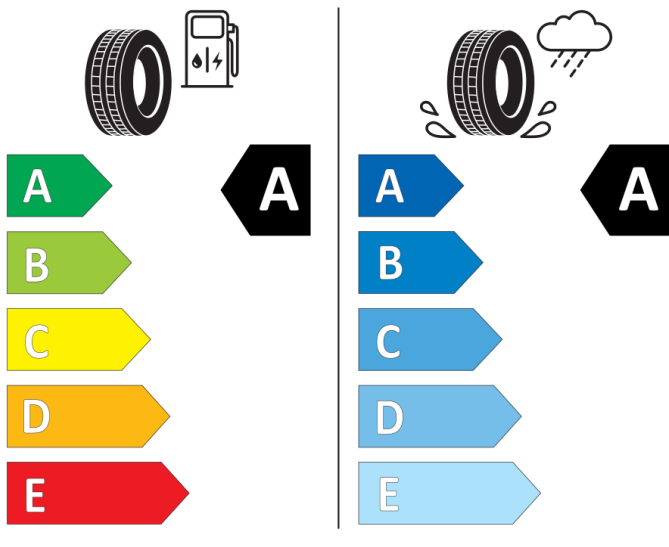

Continental

0358154

205/60 R 16 92 V

Cl

2020/740

GOODYEAR

546793

205/60R16 92 V

Cl

2020/740

BRIDGESTONE

13950

205/60 R16 92 V

Cl

2020/740