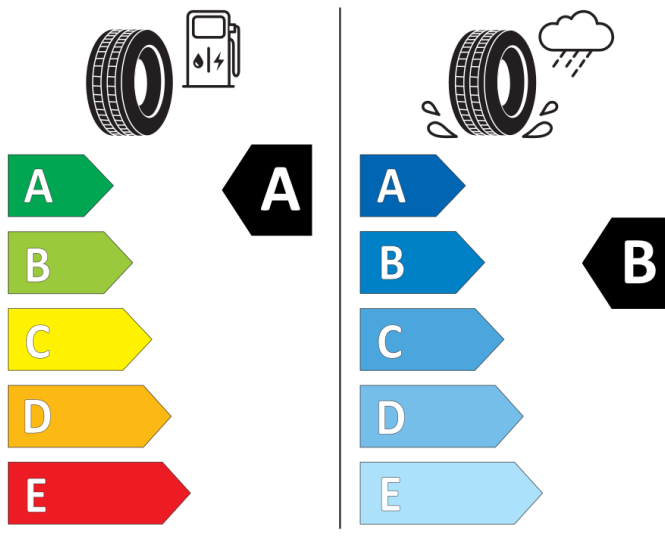

Continental

0358154

205/60 R 16 92 V

Cl

2020/740

GOODYEAR

546793

205/60R16 92 V

Cl

2020/740

BRIDGESTONE

13950

205/60 R16 92 V

Cl

2020/740