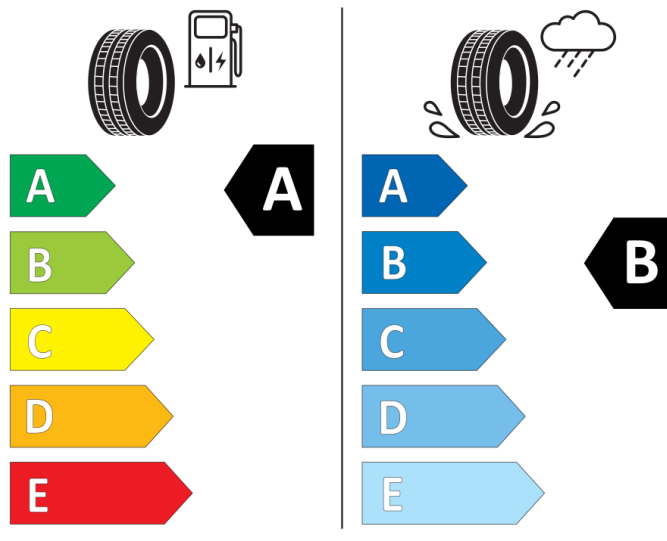

2020/740

BRIDGESTONE

14097

235/55 R19 101 T

Cl