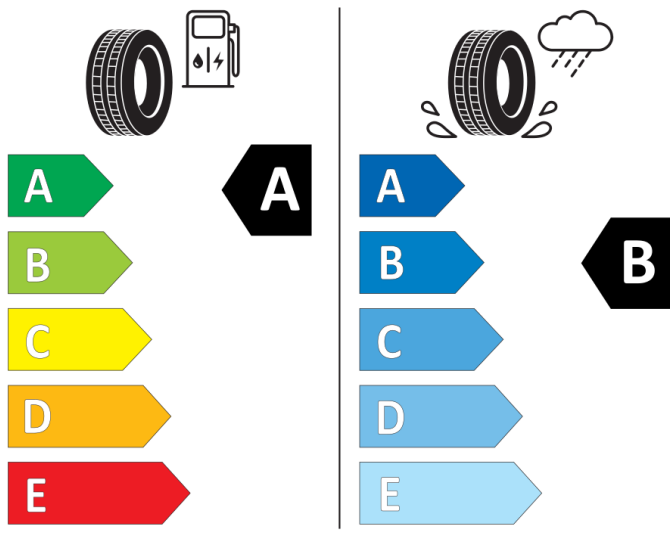

BRIDGESTONE

18367

255/50 R19 103 T

Cl

2020/740

BRIDGESTONE

14097

235/55 R19 101 T