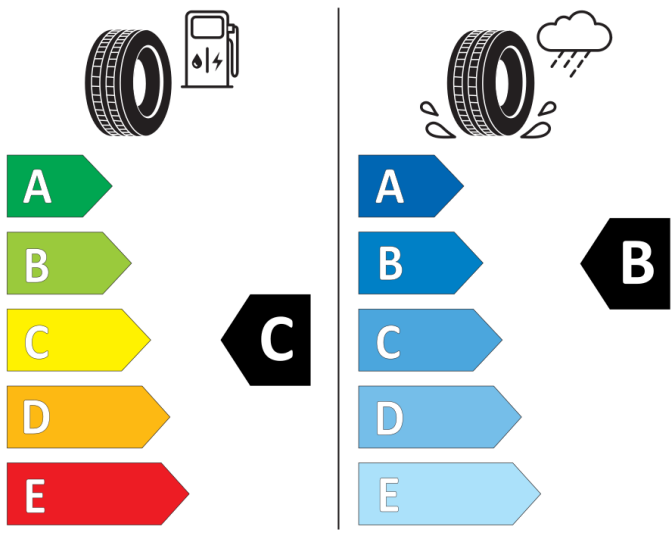

Cl

2020/740

BRIDGESTONE

19604

215/55 R18 95 T

Cl

2020/740

Continental