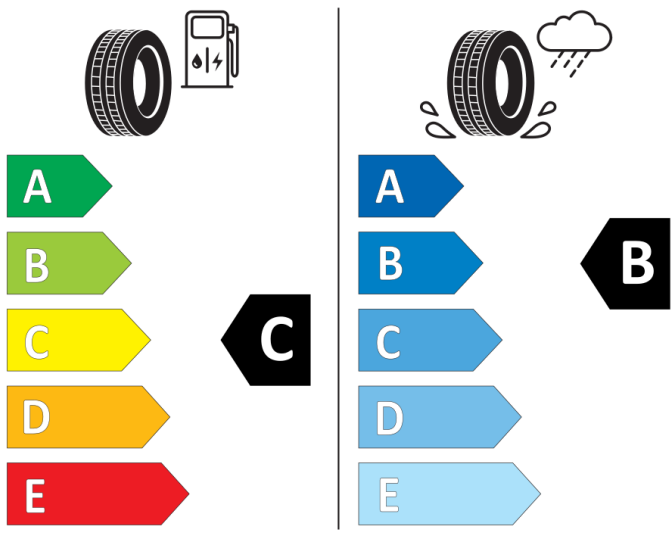

GOODYEAR

546413

215/55R18 95 T

Cl