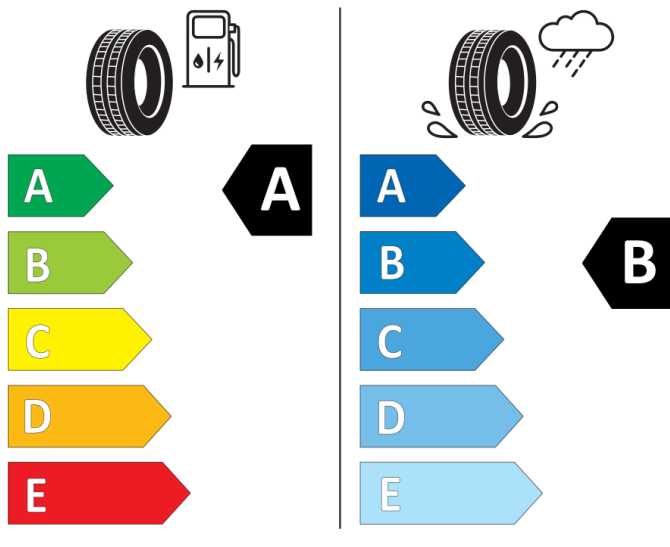

2020/740

BRIDGESTONE

13942

215/55 R18 95 T

Cl

2020/740

GOODYEAR

546413