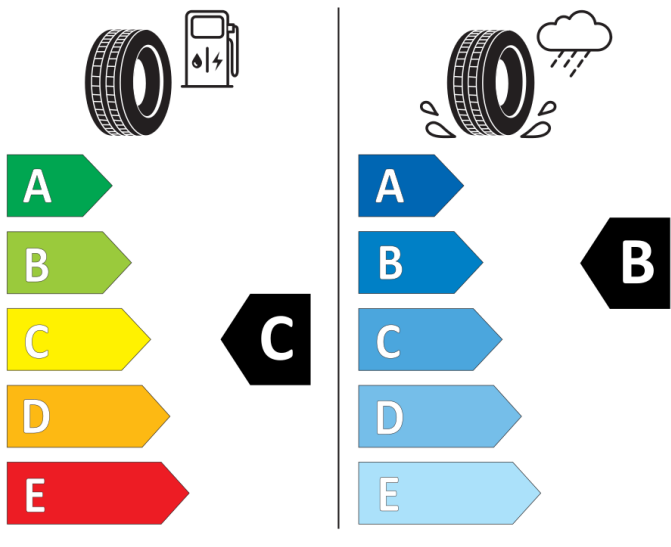

Bridgestone

28558

215/55 R18 95 T

Cl

2020/740