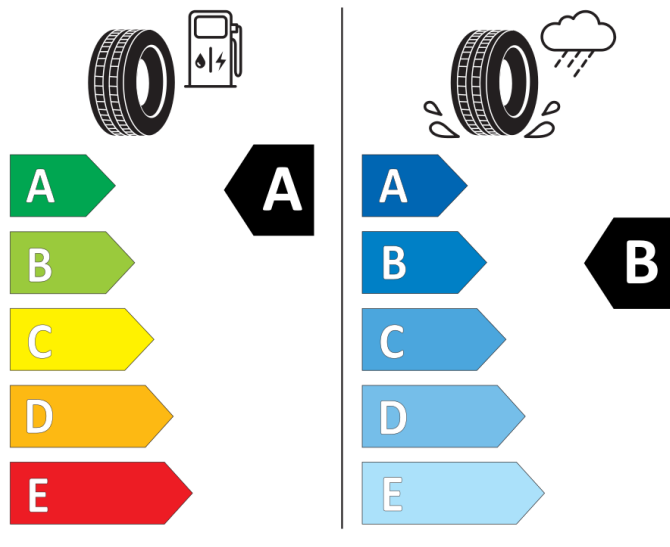

Cl

2020/740

BRIDGESTONE

19604

215/55 R18 95 T

Cl

2020/740

Continental