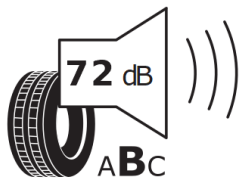

Bridgestone

28558

215/55 R18 95 T

Cl

2020/740

GOODYEAR

545820

215/55R18 95 T