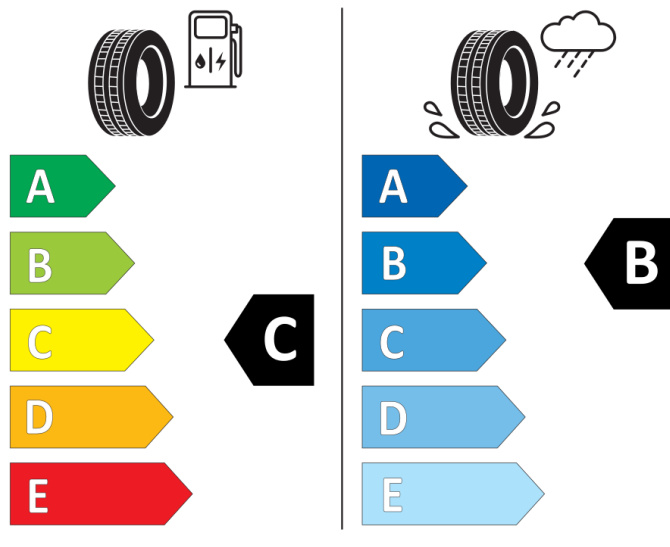

Continental

0355476

215/55 R 18 95 T

Cl