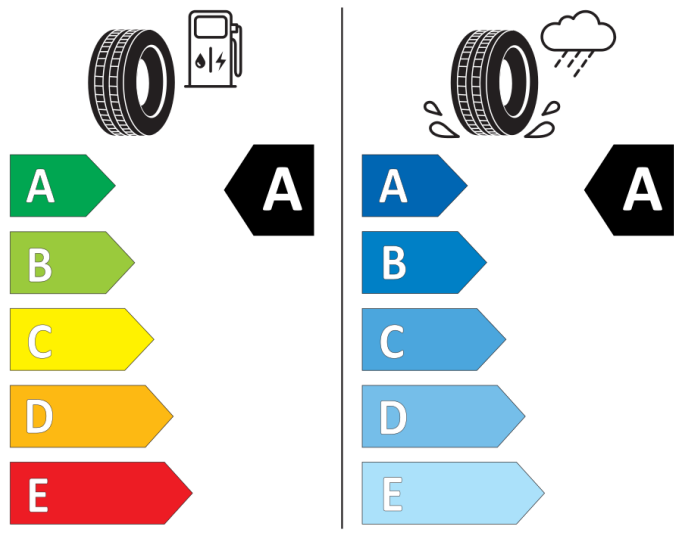

GOODYEAR

546793

205/60R16 92 V

Cl

2020/740

BRIDGESTONE

13950

205/60 R16 92 V

Cl

2020/740

Conti nental

0358154

205/60 R 16 92 V

Cl

2020/740