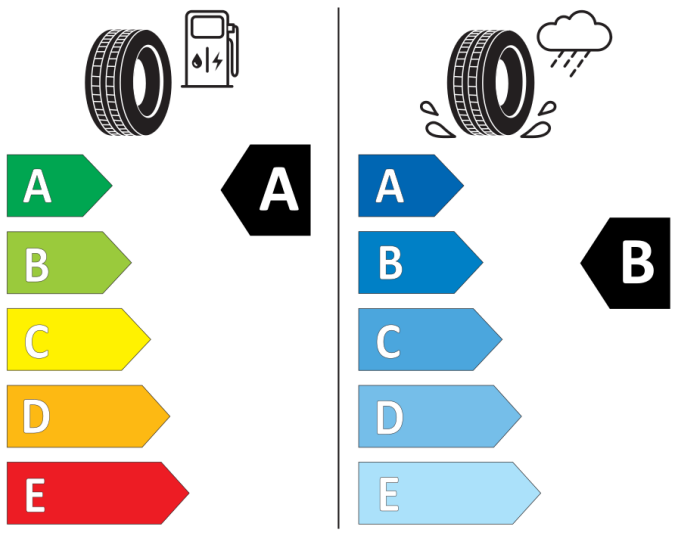

GOODYEAR

546793

205/60R16 92 V

Cl

2020/740

BRIDGESTONE

13950

205/60 R16 92 V

Cl

2020/740

Conti nental

0358154

205/60 R 16 92 V

Cl

2020/740