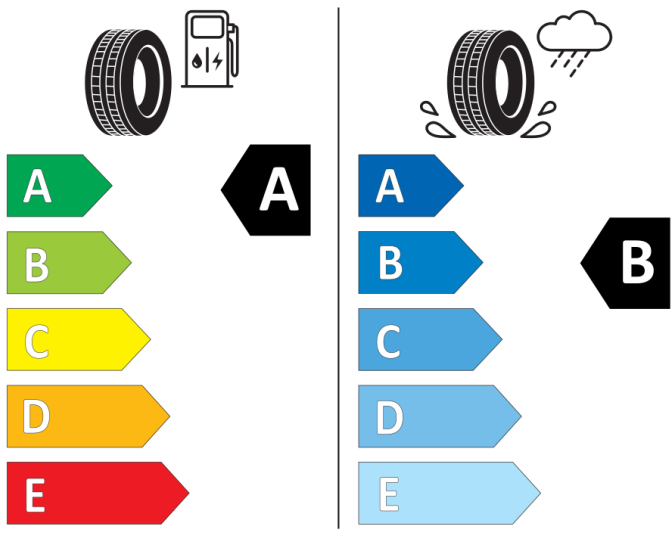

BRIDGESTONE

14097

235/55 R19 101 T

Cl

2020/740