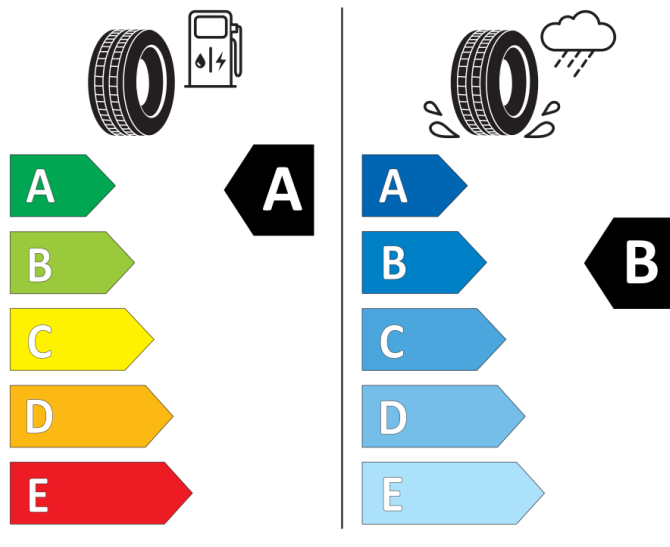

Cl

2020/740

BRIDGESTONE

18367

255/50 R19 103 T

Cl

2020/740

Pirelli